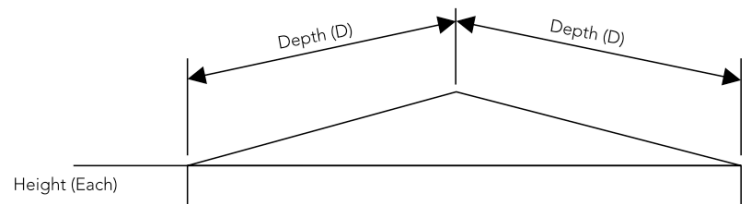

## FEATURES

- Premium 304 Grade Stainless Steel
- Equipped with SoundDefy™ noise concealing technology
- An appropriate slope ensures proper drainage of water
- Double walled stainless steel construction ensures no screws are visible after installation

Y-304-P

Model	Y-304-P
Product	Floating Shelf
Size	9"(W) x 9"(D) x 1 1/4"(H)
Slope	1/8"
Hardware	Included, Concealed

FINISHES	Polished (-P)	Brushed Bronze (-BBRZ)	Light Beige (-LTBGE)
	Brushed (-B)	Antique Brass (-ABRS)	Grey (-GRAY)
	Brushed Gold (-BGLD)	Antique Copper (-ACOP)	Beige (-BEIGE)
	Matte Black (-BLK)	Matte White (-WHT)	Polished Gold (-PGLD)
	Oil Rubbed Bronze (-ORB)	Brushed Black (-BRBLK)	Polished Rose Gold (-PRGD)
	Brushed Brass (-BBRS)	Brushed Rose Gold (-BRGD)	